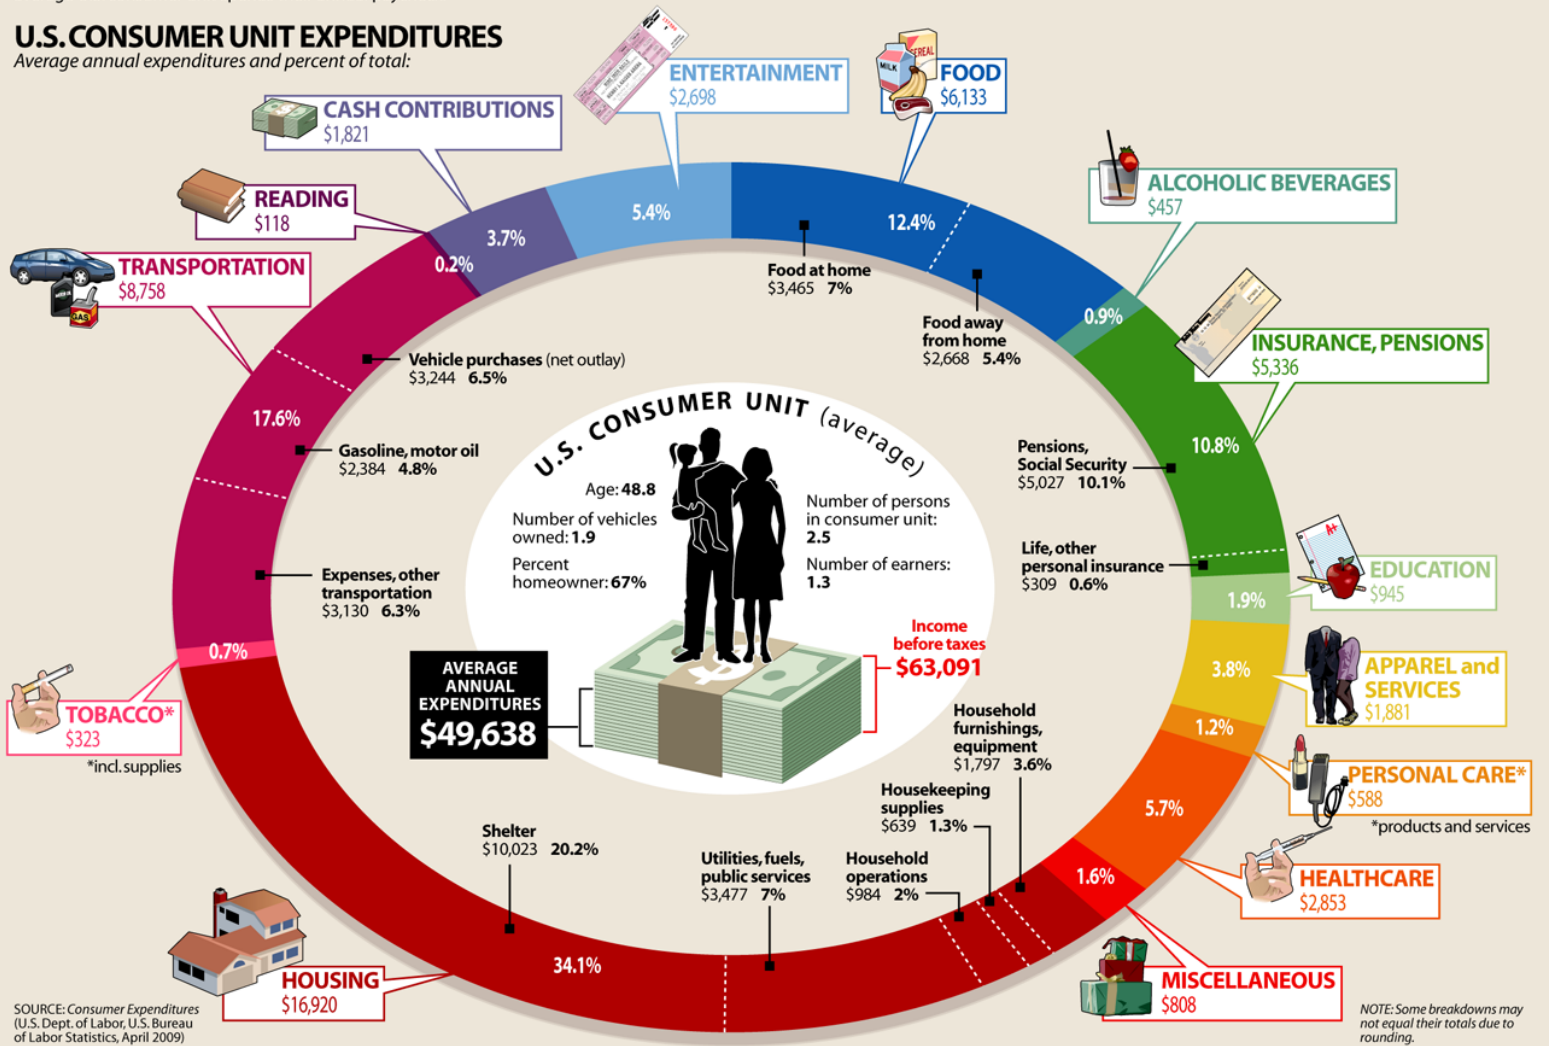

Where Does the Money Go?

The Department of Labor's latest survey provides a detailed look into how the average U.S. consumer unit spends their annual paycheck.

U.S. CONSUMER UNIT EXPENDITURES

Average annual expenditures and percent of total: